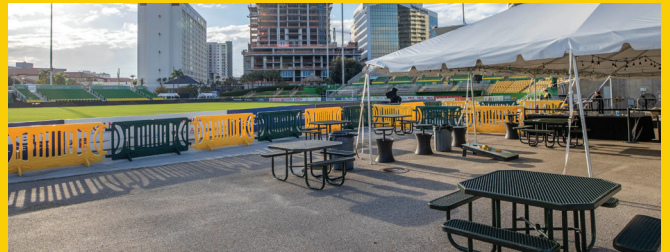

For more information contact a Rowdies Representative at 727-222-2000 or email tickets@rowdiessoccer.com.
Pricing for full and half season packages in Suite and Party Areas available through the Ticket Sales office.